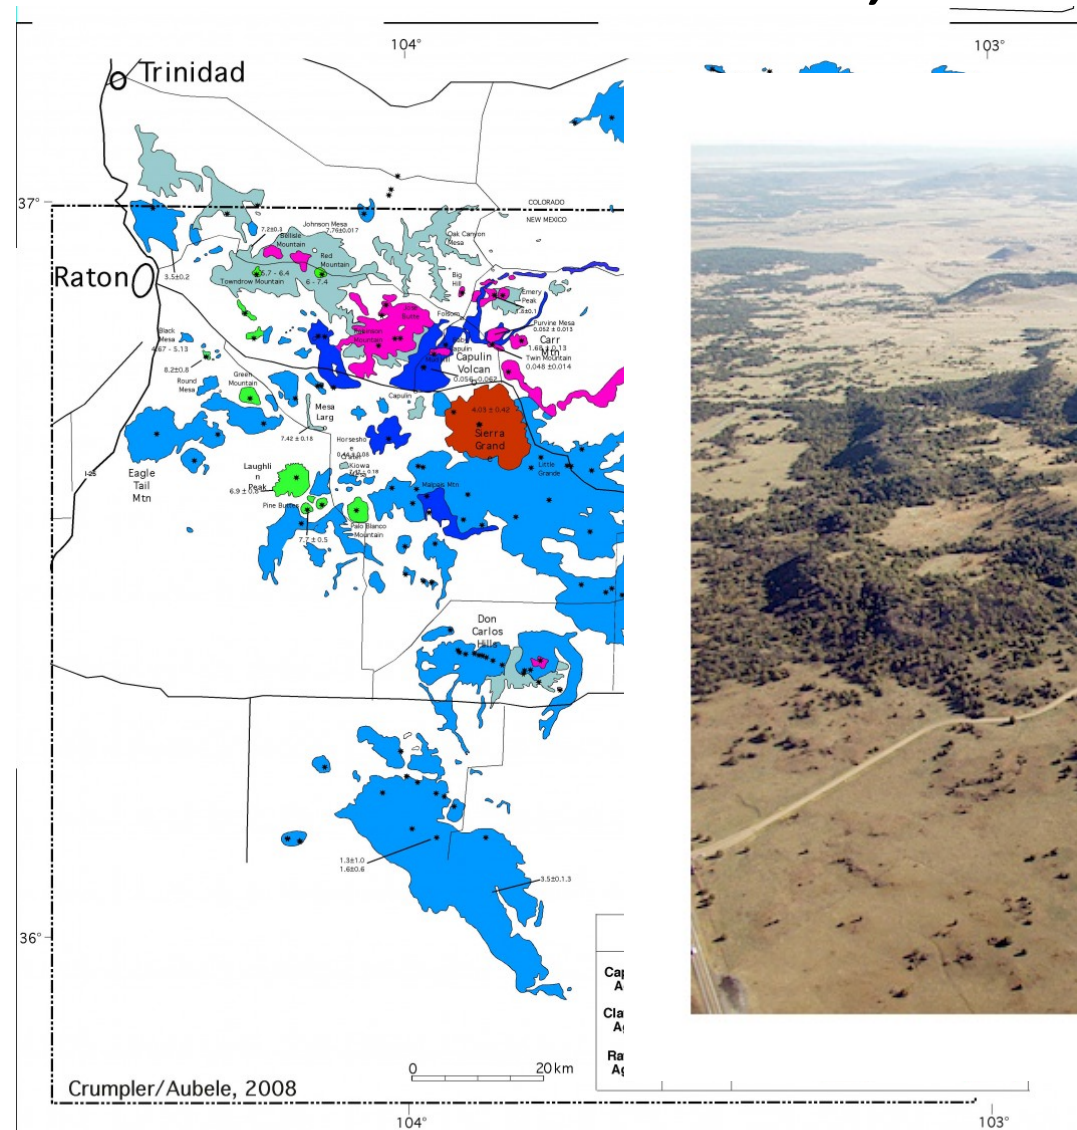

Raton-Clayton Volcanic Field Northern, New Mexico

RATON- CLAYTON VOLCANIC FIELD

<http://nmnaturalhistory.org/volc_raton.html>