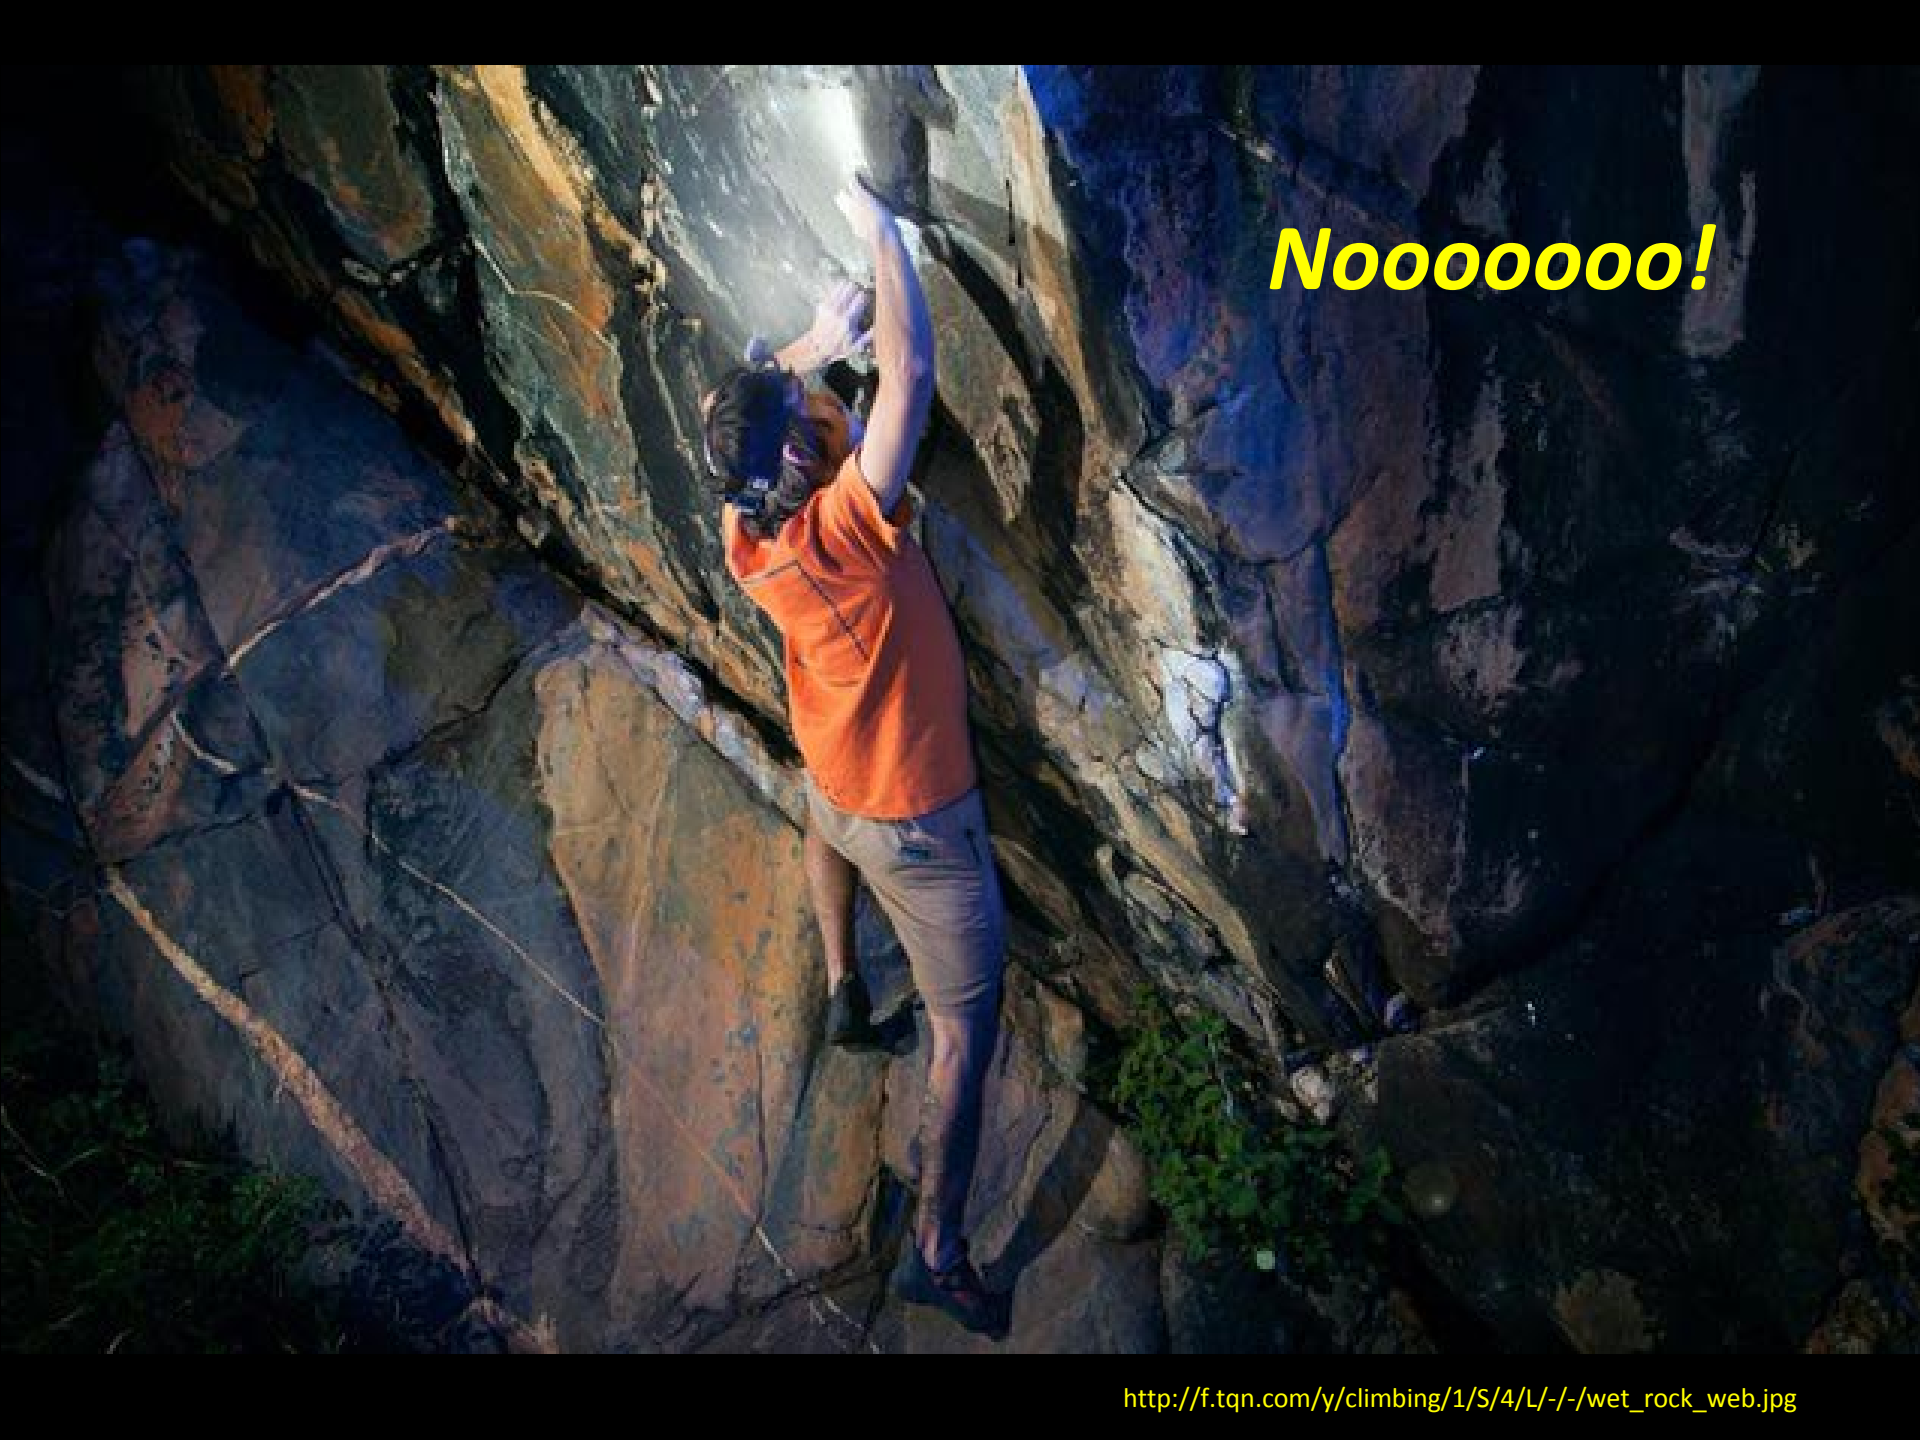

Noooooooooo!