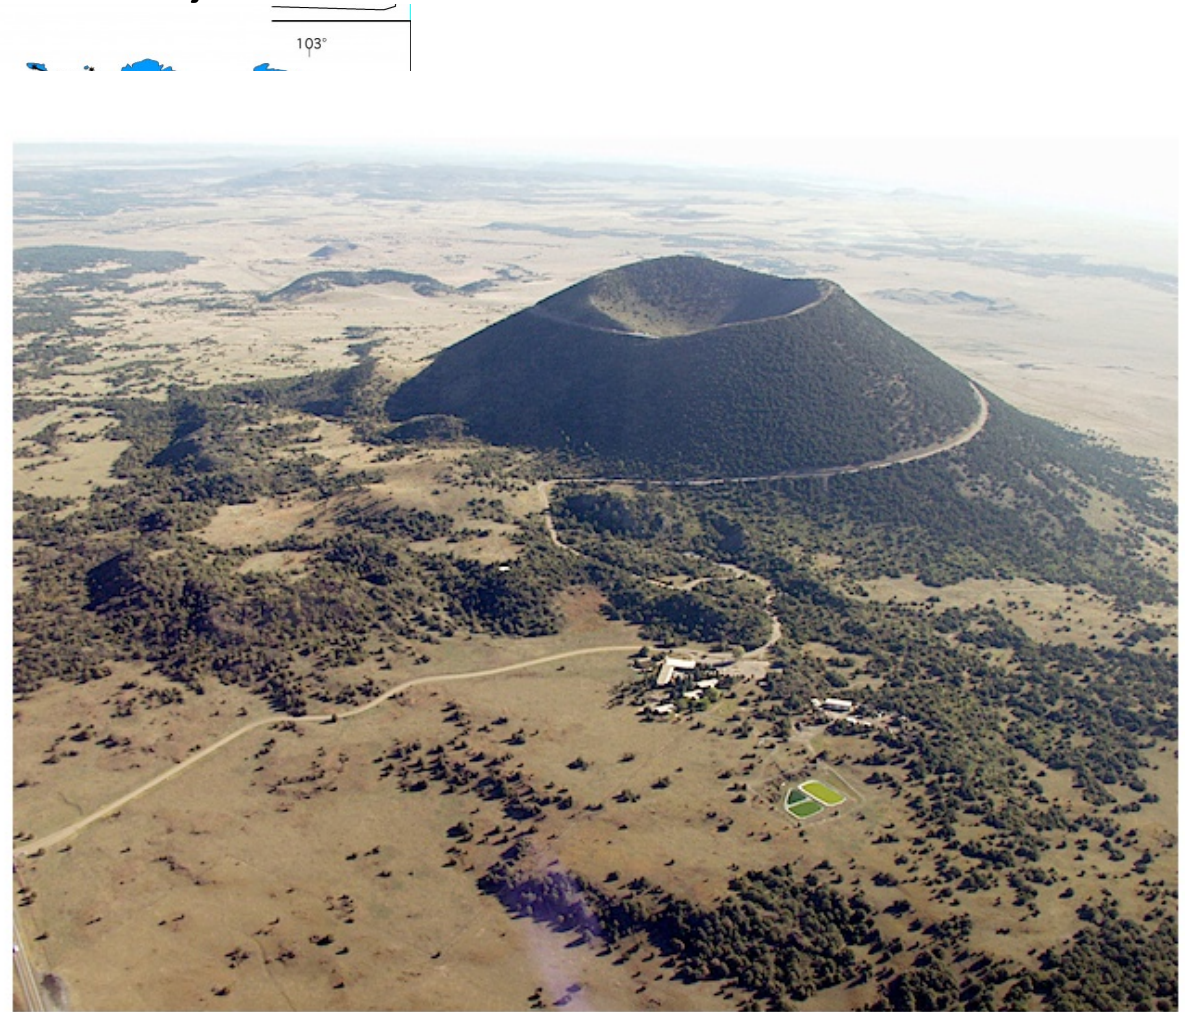

With our programmable mount
and your camera and tripod

Two Components

1) Robotic Camera Mount

2) "Stitching" Software

EPIC Pro
for DSLR cameras
\$995 ▶

Raton-Clayton Volcanic Field Northern, New Mexico

RATON- CLAYTON VOLCANIC FIELD

http://nmnaturalhistory.org/volc_raton.html

Cloudy Days are Difficult

Noooooooooo!

The Best Outcrops are Along Busy Highways...

Valuable Samples

Lunar Basalt by Paul Karabinos

Garnet Schist, VT
Paul Karabinos (20 x 20 mm)

Eat, Sleep, Geology...
there must be more to life?

Increased distance reduces error

(private links)

Questions?