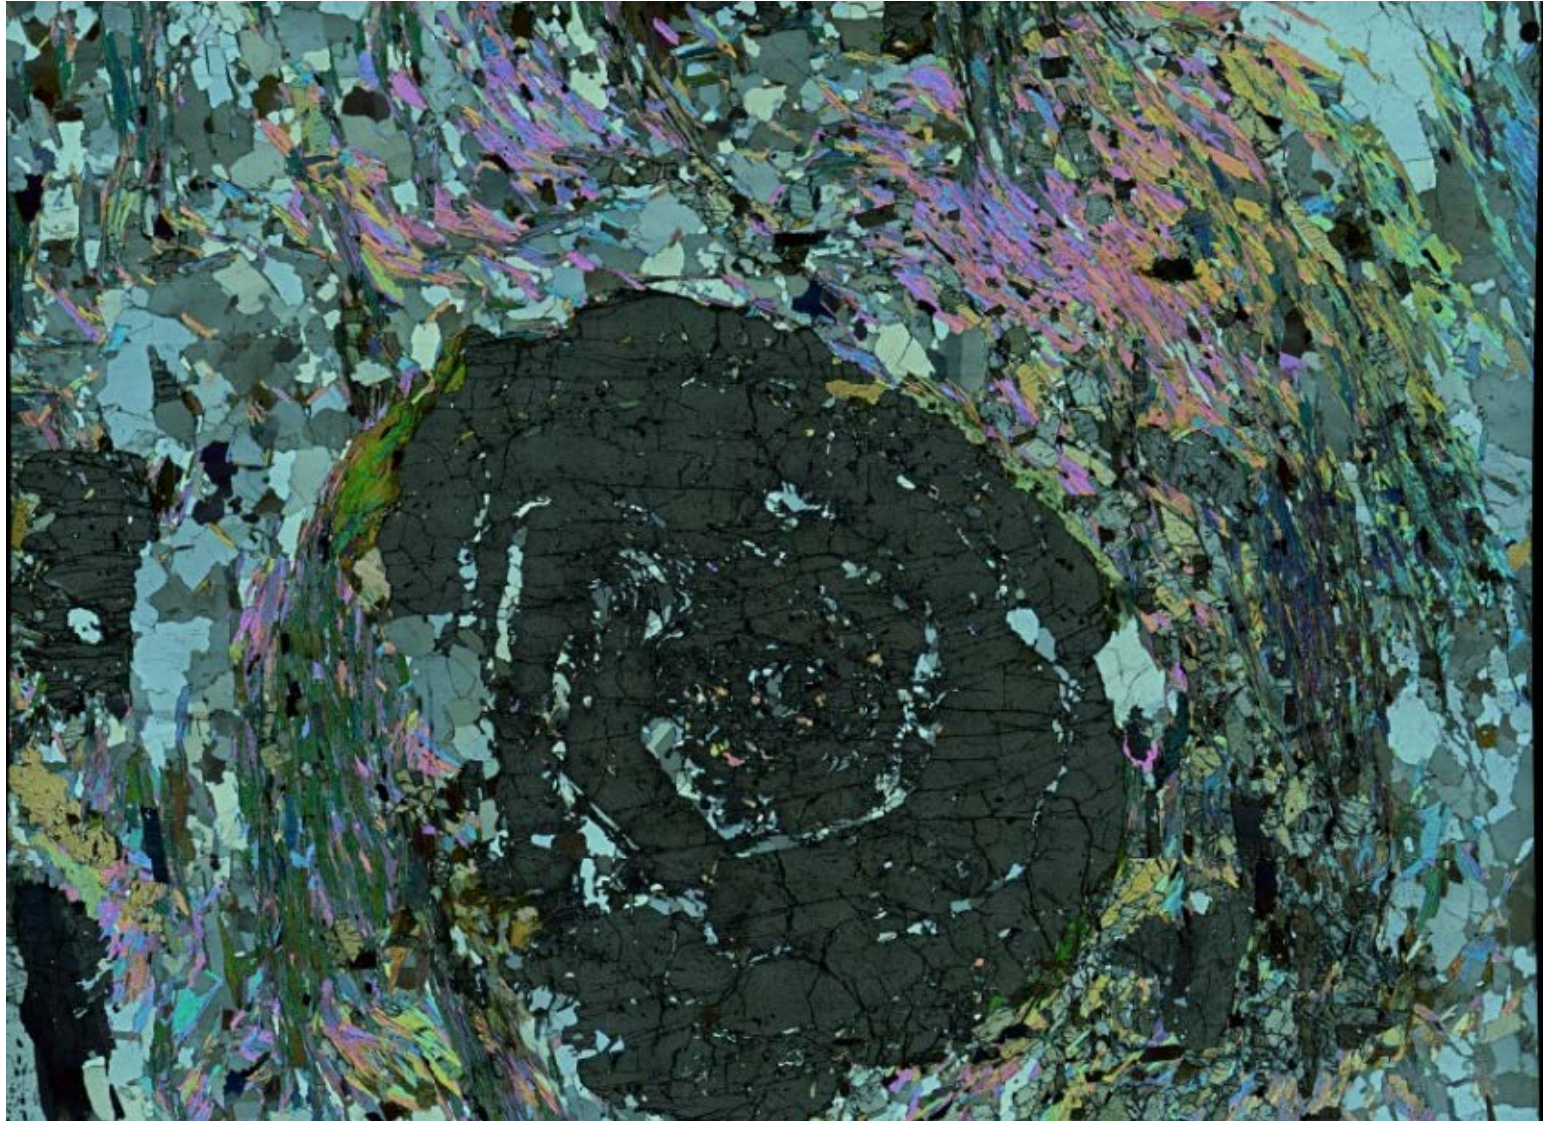

http://nmnaturalhistory.org/volc_raton.html

Cloudy Days are Difficult

Noooooooooo!

The Best Outcrops are Along Busy Highways...

Valuable Samples

Lunar Basalt by Paul Karabinos

Garnet Schist, VT
Paul Karabinos (20 x 20 mm)