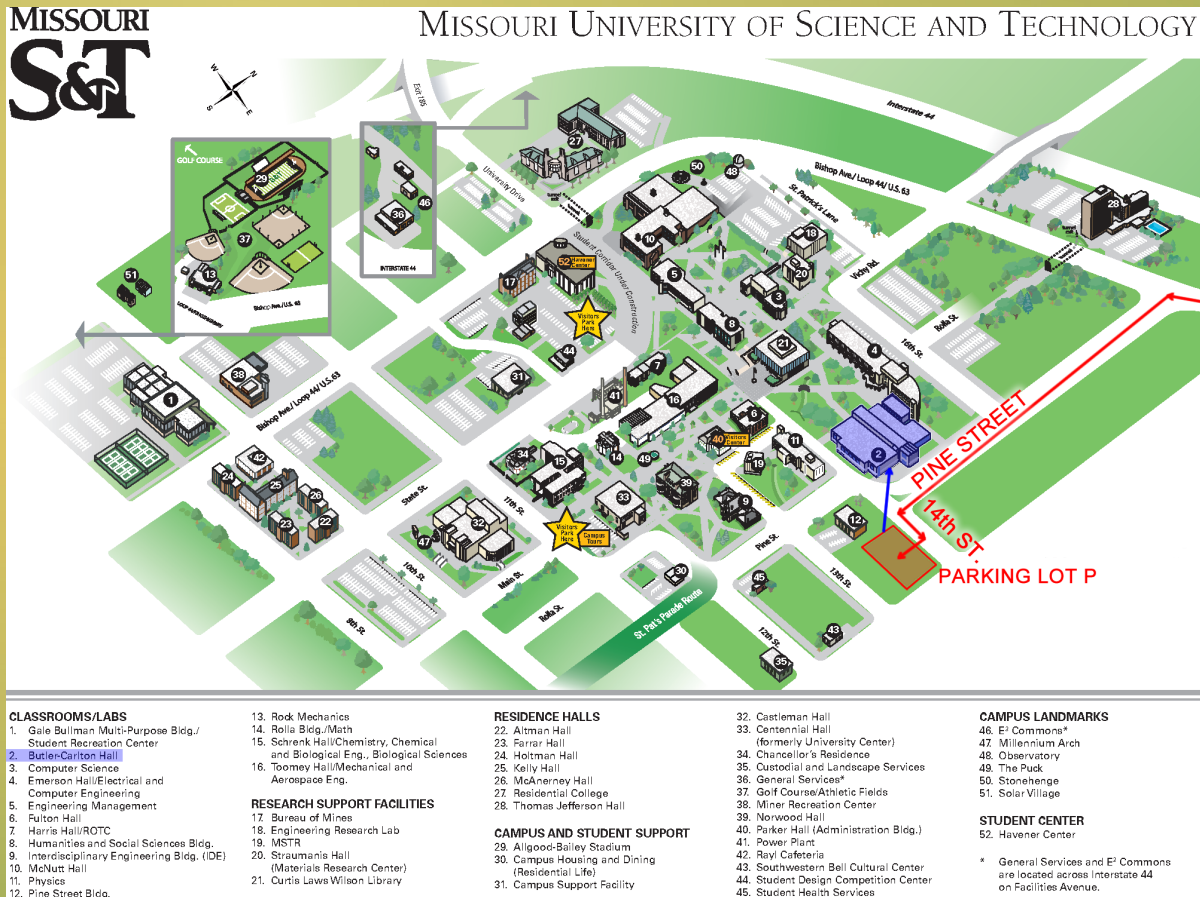

BUTLER-CARLTON HALL

DIRECTIONS

From St. Louis or Springfield

1. Take Interstate 44 to exit 186.
2. If traveling West on 44, turn left onto Highway 63/Bishop Ave. at the top of the ramp. If traveling East, turn right onto Highway 63/Bishop Ave.
3. Turn onto Pine Street.
4. Turn left onto 14th Street. Parking is available in Lot P, across from Butler-Carlton Hall.
5. Butler-Carlton Hall can be reached by crossing Pine Street on foot. It is the large building on the right.