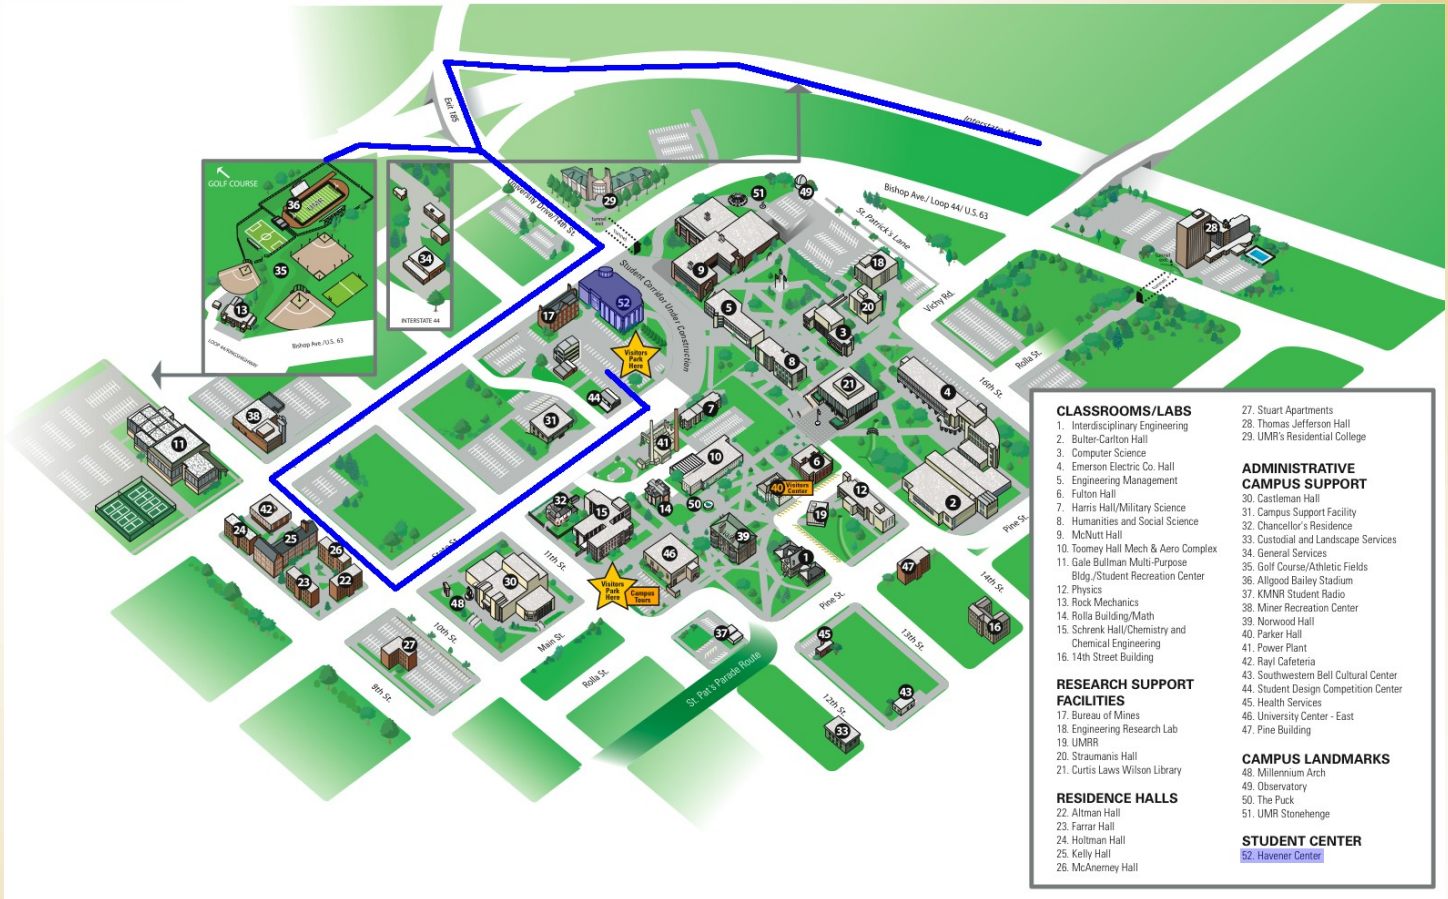

HAVENER CENTER DIRECTIONS

From St. Louis or Springfield

1. Take Interstate 44 to exit 185.
2. If traveling West on 44, turn left onto University Drive at the top of the ramp. If traveling East, turn right onto University Drive.
3. At the intersection of University Drive and Highway 63, turn right.
4. Turn left onto 10th Street.
5. Turn left onto State Street.
6. State Street will dead-end, turn left into the Havener Center parking lot.